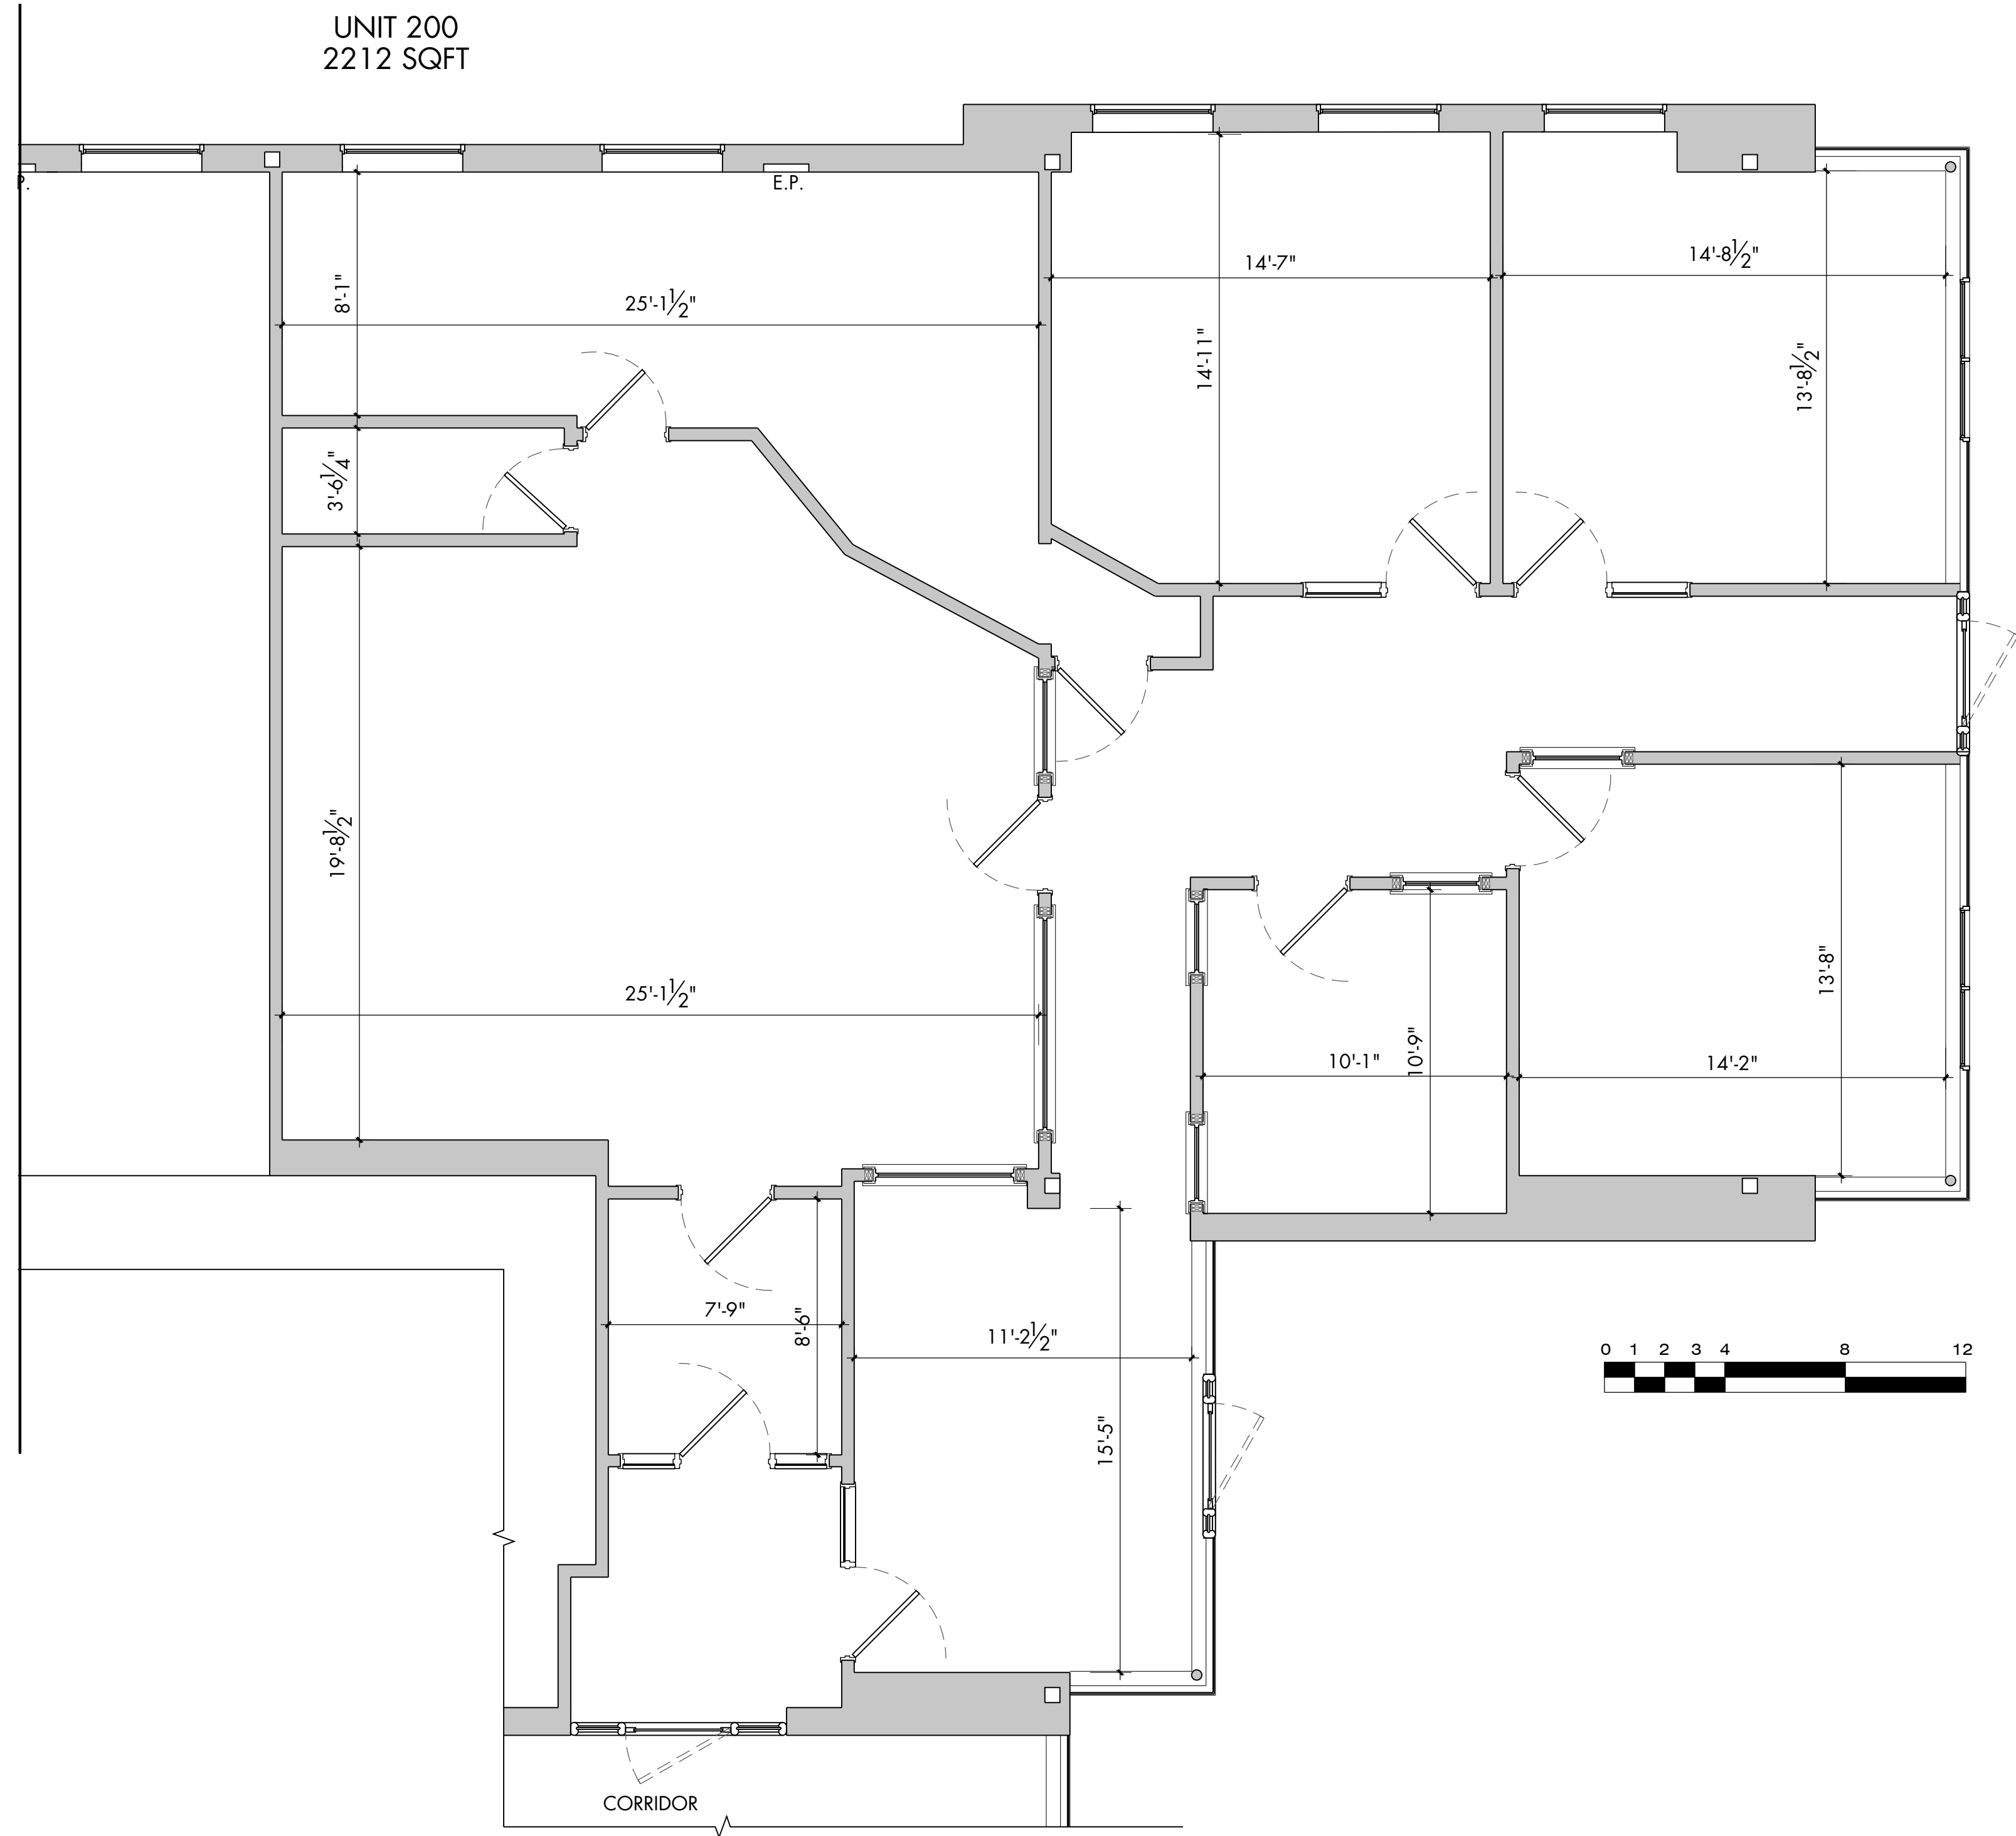

Revisions:

NO.	DESCRIPTION

Sheet:
A4
Date:
12 MAY 2021

1 UNIT 200
Scale: 1/4" = 1'-0"