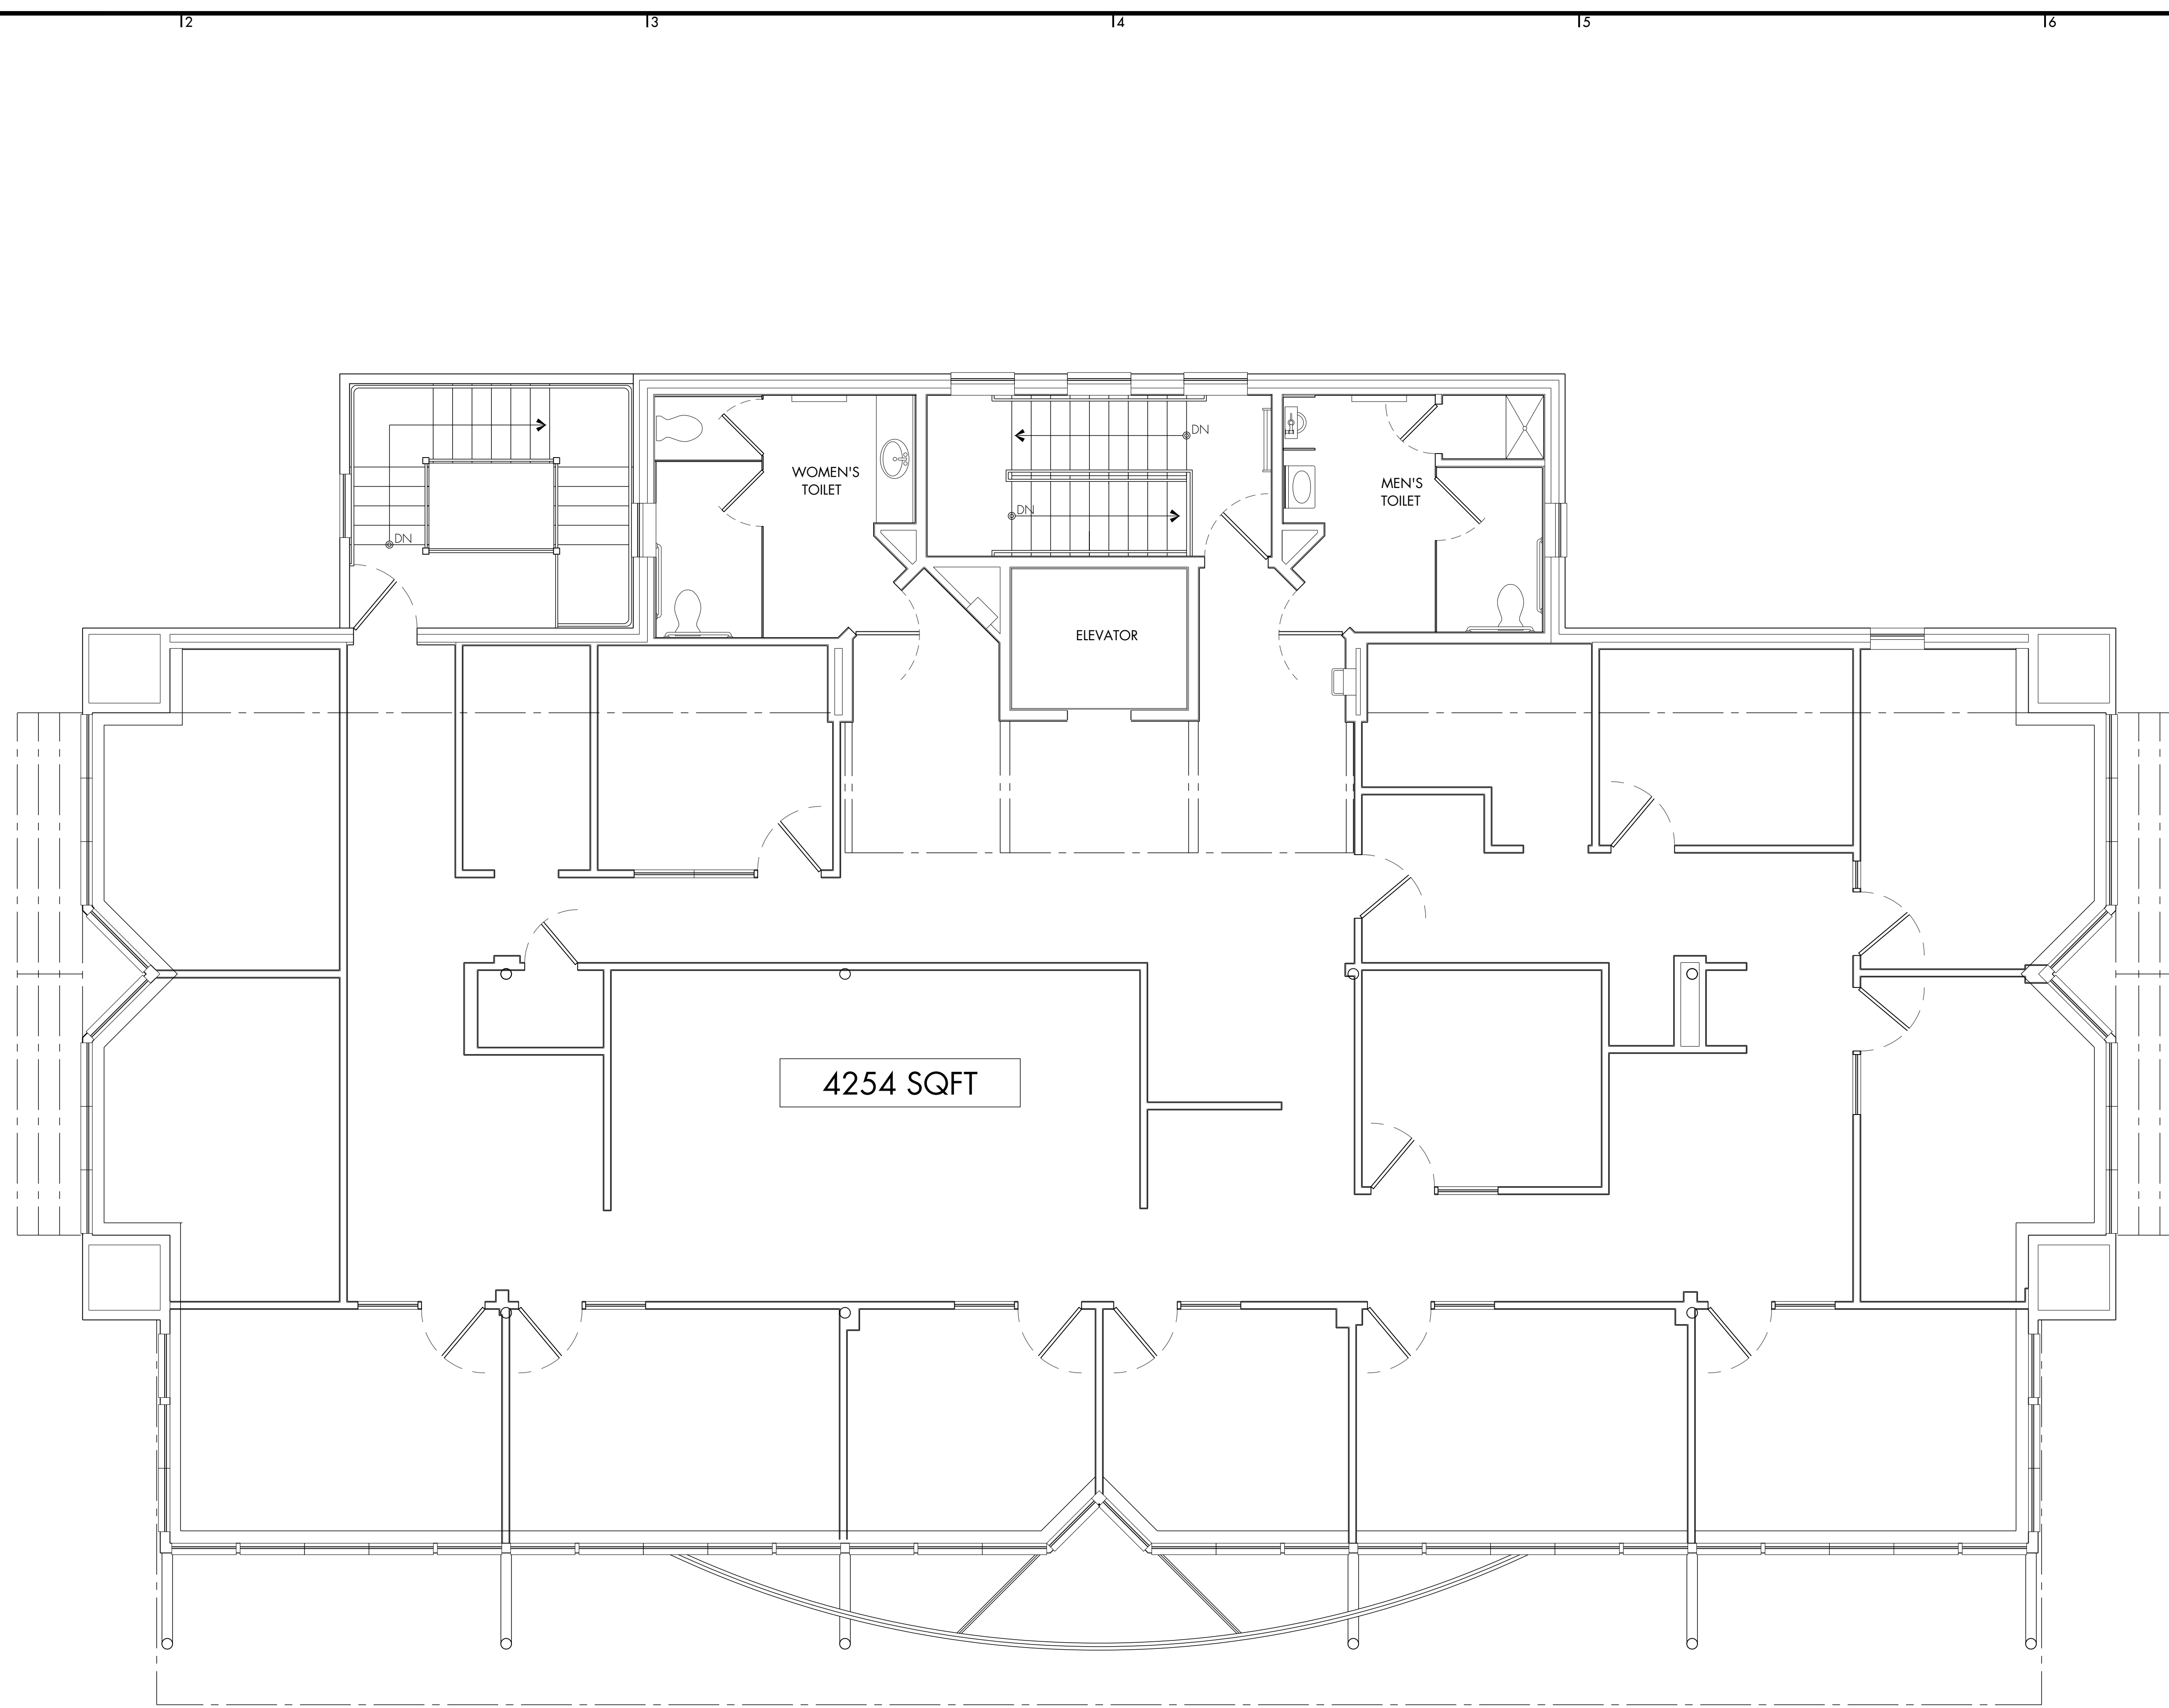

ALTERATIONS TO  
**LEBANON PROPERTIES**  
203 HEATER ROAD  
LEBANON, NEW HAMPSHIRE

SHEET INFORMATION  
**EXISTING LOWER LEVEL FLOOR PLAN**

Drawn By: TFO  
Checked By: x

Revisions:

Sheet:

**EC1**

Date:  
24 JAN 2023

1 LOWER FLOOR PLAN  
Scale: 1/4" = 1'-0"

1 UPPER FLOOR PLAN  
Scale: 1/4" = 1'-0"

TiMic Drafting & Design  
working for your vision  
Offices in  
Theford & Montpelier, Vt  
T: 802.683.7027  
M: 802.793.6862

ALTERATIONS TO  
**LEBANON PROPERTIES**  
203 HEATER ROAD  
LEBANON, NEW HAMPSHIRE

SHEET INFORMATION  
**EXISTING UPPER FLOOR PLAN**  
Drawn By: TFO  
Checked By: x

Revisions:

Sheet:  
**EC2**  
Date:  
24 JAN 2023