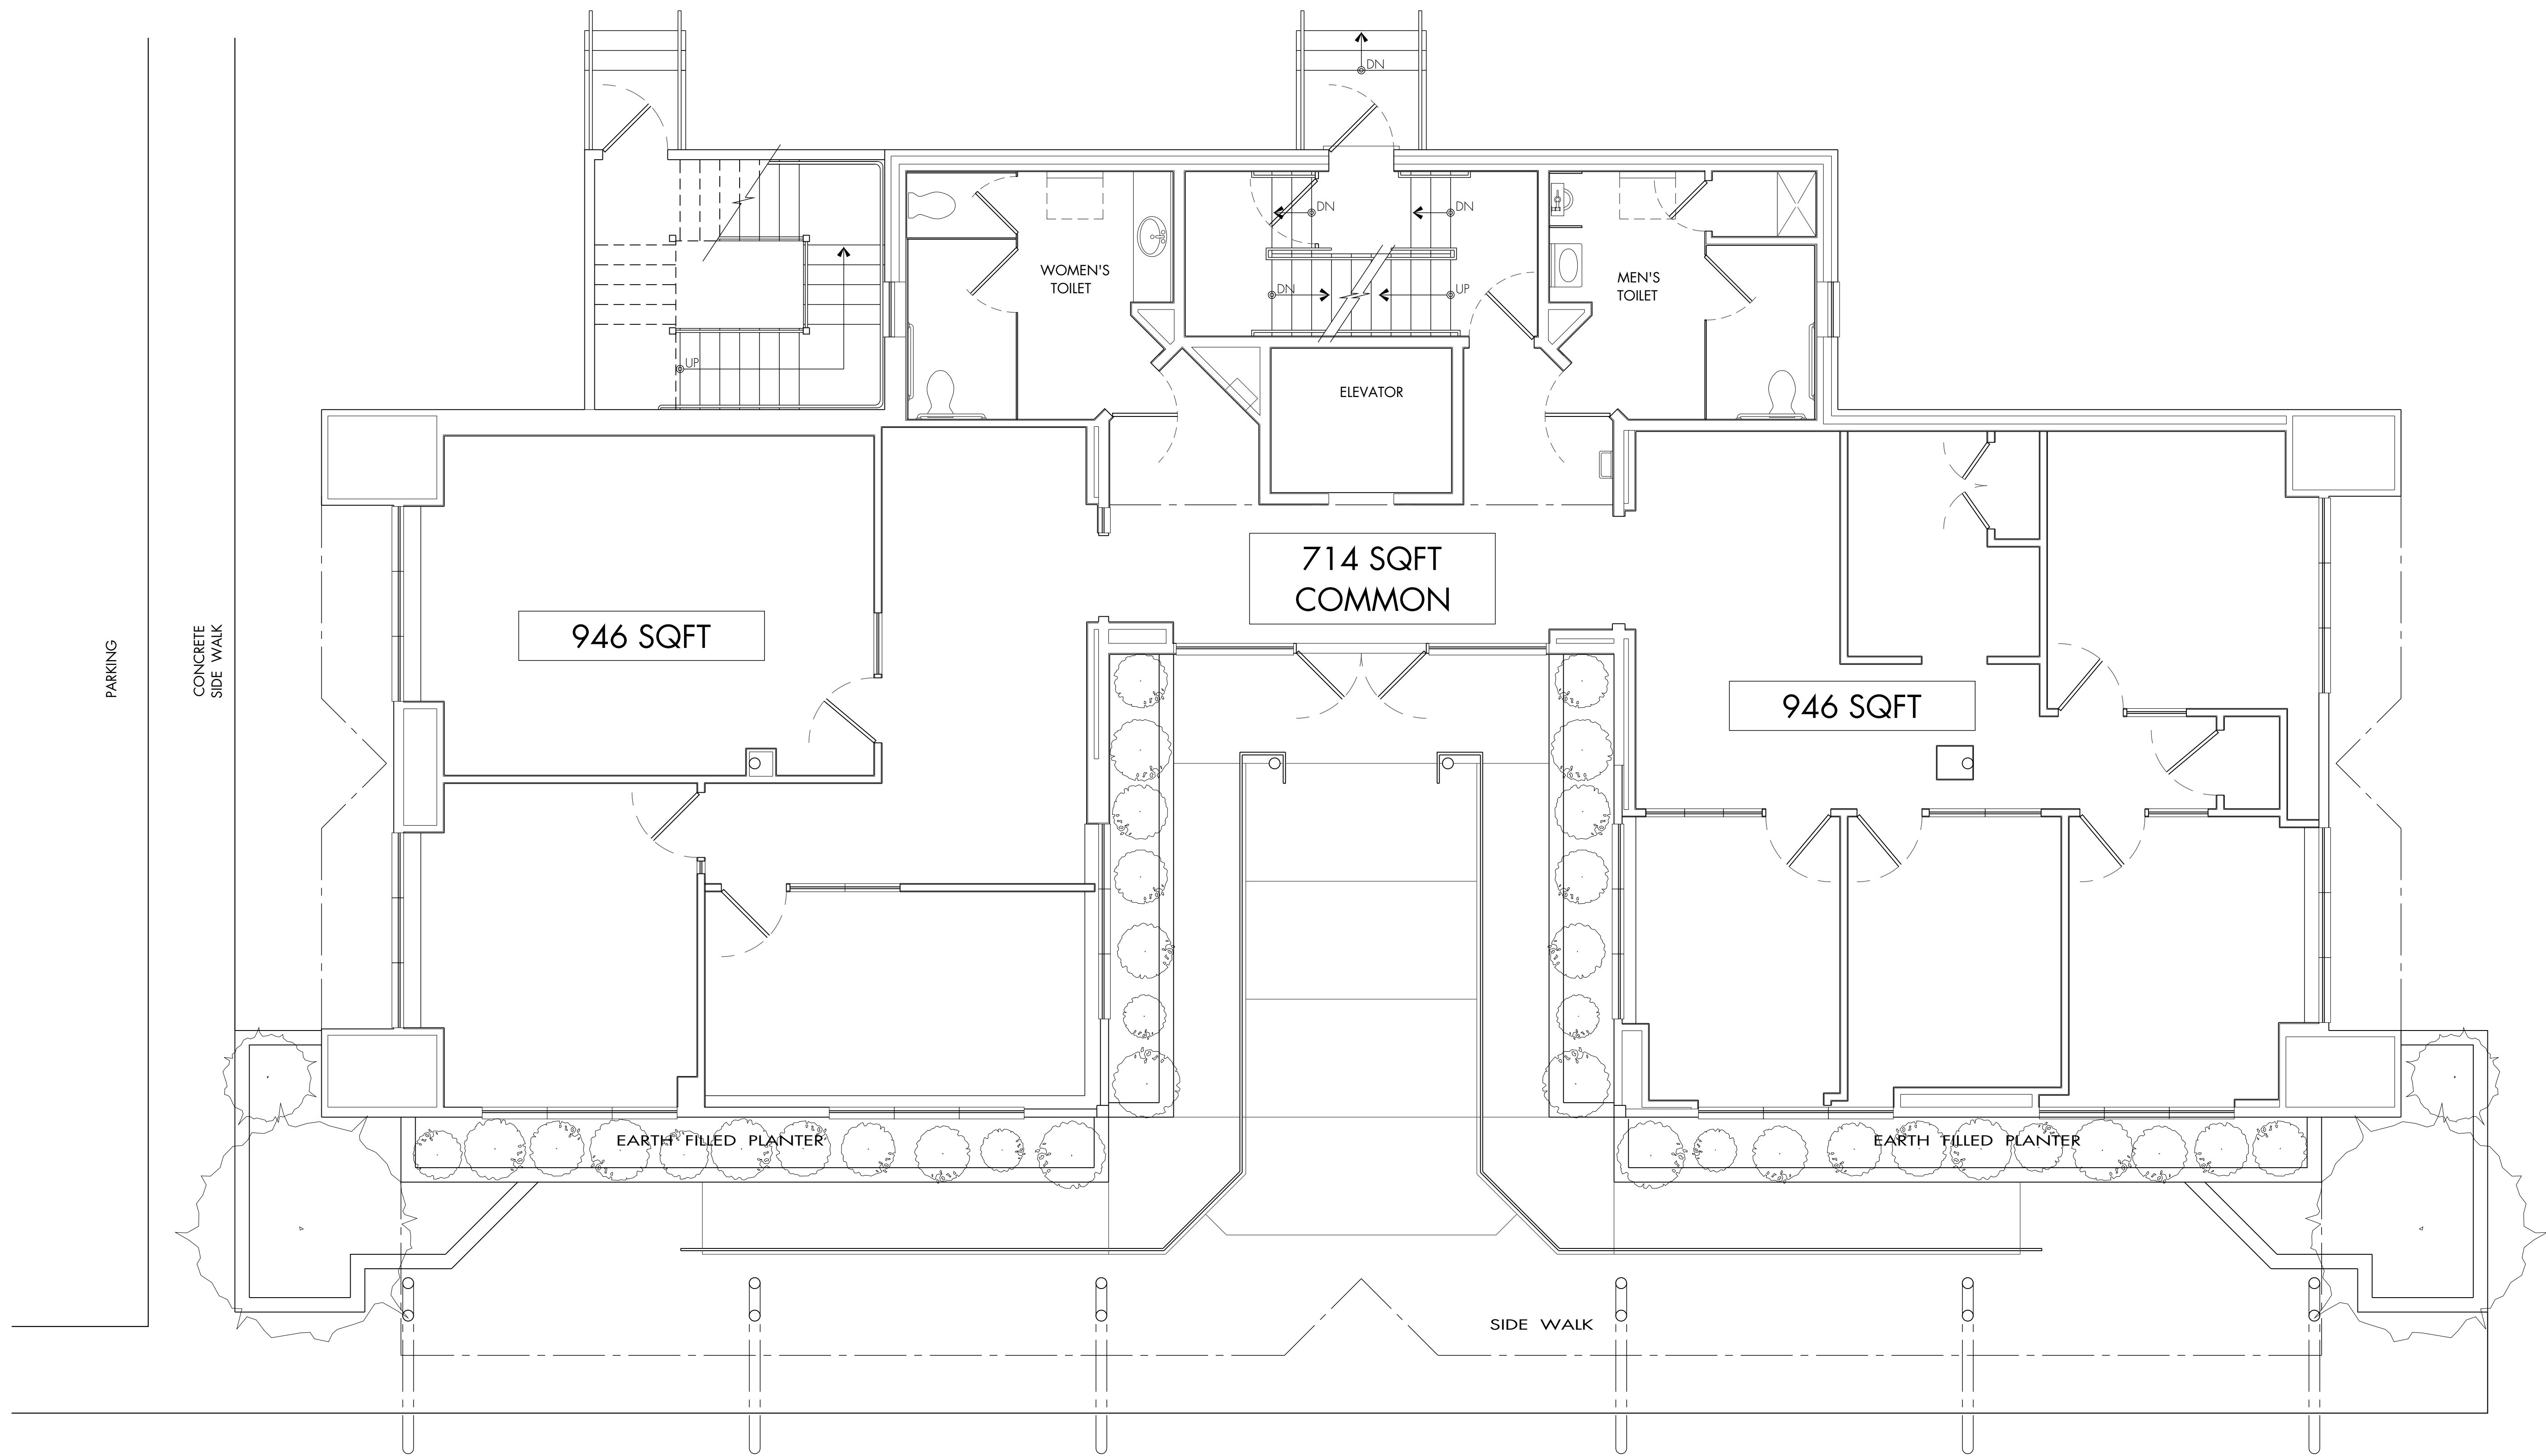

ALTERATIONS TO  
**LEBANON PROPERTIES**  
203 HEATER ROAD  
LEBANON, NEW HAMPSHIRE

SHEET INFORMATION  
**EXISTING LOWER LEVEL FLOOR PLAN**

Drawn By: TFO  
Checked By: x

Revisions:

Sheet:

**EC1**

Date:  
24 JAN 2023

1 LOWER FLOOR PLAN  
Scale: 1/4" = 1'-0"

1 UPPER FLOOR PLAN  
Scale: 1/4" = 1'-0"

TiMic Drafting & Design  
working for your vision  
Offices in  
Theford & Montpelier, Vt  
T: 802.683.7027  
M: 802.793.6862

ALTERATIONS TO  
**LEBANON PROPERTIES**  
203 HEATER ROAD  
LEBANON, NEW HAMPSHIRE

SHEET INFORMATION  
**EXISTING UPPER FLOOR PLAN**  
Drawn By: TFO  
Checked By: x

Revisions:

Sheet:  
**EC2**  
Date:  
24 JAN 2023