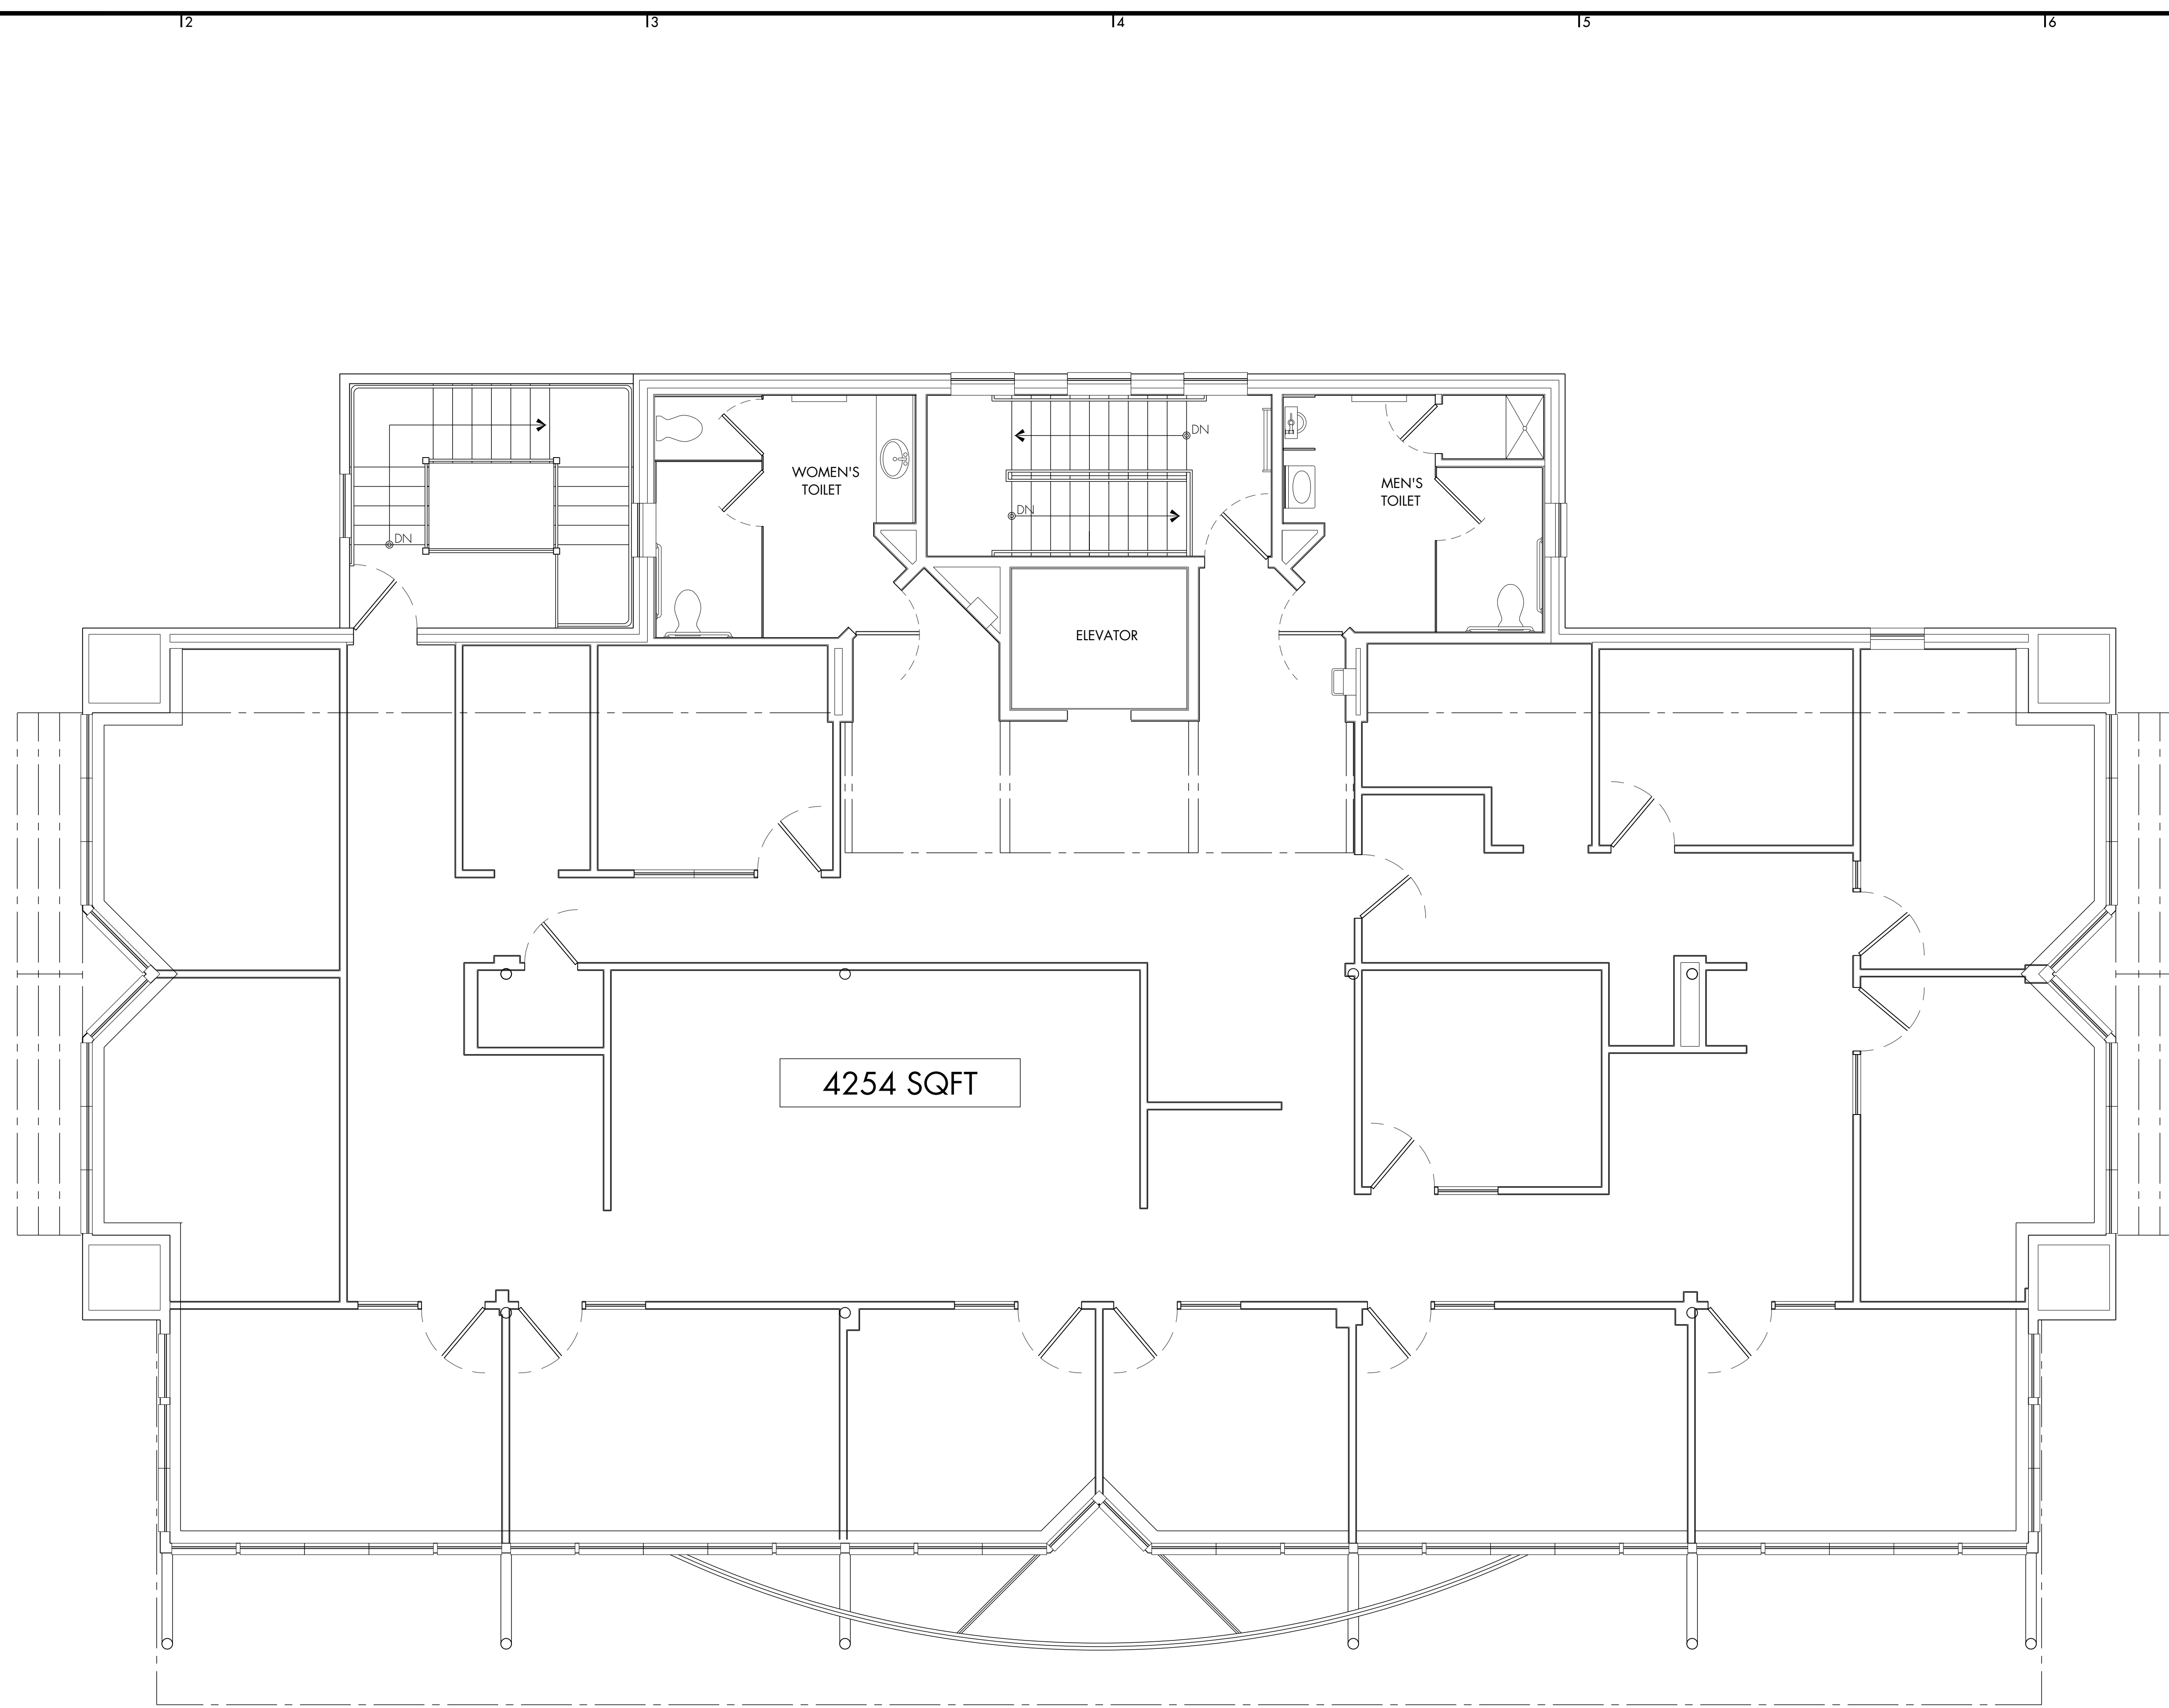

ALTERATIONS TO  
**LEBANON PROPERTIES**

203 HEATER ROAD  
LEBANON, NEW HAMPSHIRE

SHEET INFORMATION  
**EXISTING LOWER LEVEL FLOOR PLAN**

Drawn By: TFO  
Checked By: x

Revisions:

Sheet:

**EC1**

Date:  
24 JAN 2023

1 LOWER FLOOR PLAN  
Scale: 1/4" = 1'-0"

1 UPPER FLOOR PLAN  
Scale: 1/4" = 1'-0"

TiMic Drafting & Design  
working for your vision  
Offices in  
Theford & Montpelier, Vt  
T: 802.683.7027  
M: 802.793.6862

ALTERATIONS TO  
**LEBANON PROPERTIES**  
203 HEATER ROAD  
LEBANON, NEW HAMPSHIRE

SHEET INFORMATION  
**EXISTING UPPER FLOOR PLAN**  
Drawn By: TFO  
Checked By: x

Revisions:

Sheet:  
**EC2**  
Date:  
24 JAN 2023