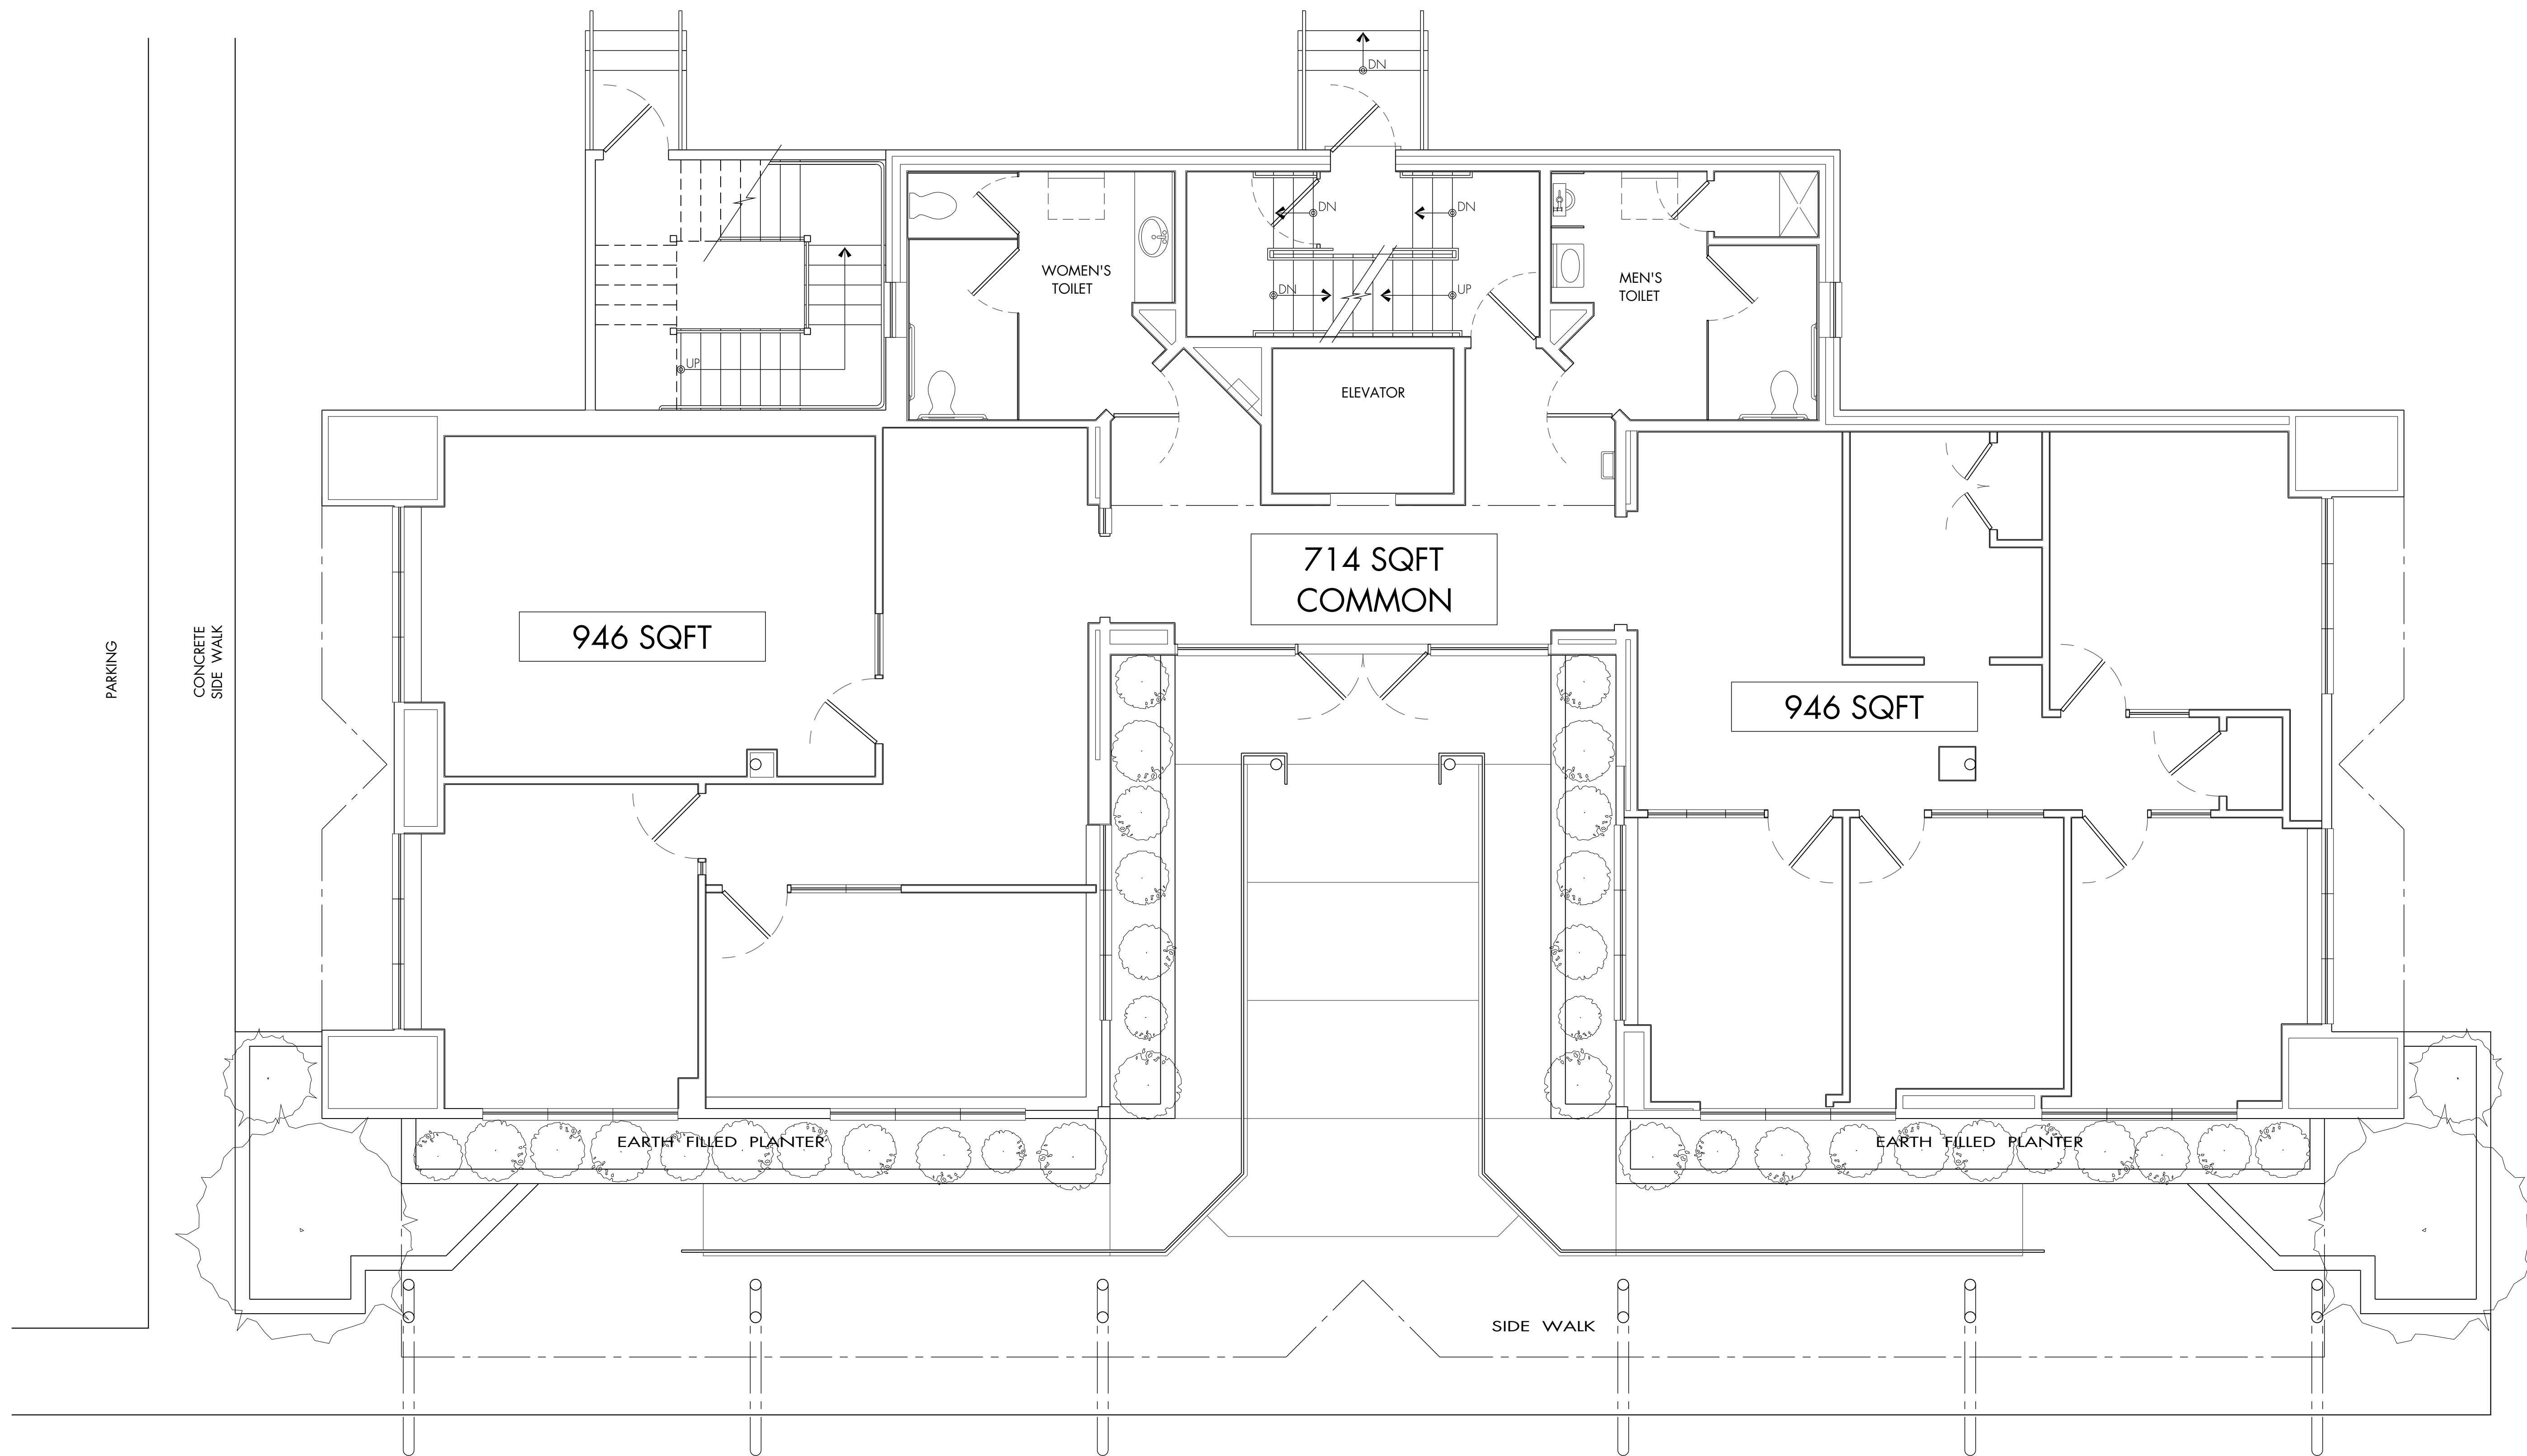

ALTERATIONS TO  
**LEBANON PROPERTIES**

203 HEATER ROAD  
LEBANON, NEW HAMPSHIRE

SHEET INFORMATION  
**EXISTING LOWER LEVEL FLOOR PLAN**

Drawn By: TFO  
Checked By: x

Revisions:

Sheet:

**EC1**

Date:  
24 JAN 2023

1 LOWER FLOOR PLAN  
Scale: 1/4" = 1'-0"

1 UPPER FLOOR PLAN  
Scale: 1/4" = 1'-0"

TiMic Drafting & Design  
working for your vision  
Offices in  
Theford & Montpelier, Vt  
T: 802.683.7027  
M: 802.793.6862

ALTERATIONS TO  
**LEBANON PROPERTIES**  
203 HEATER ROAD  
LEBANON, NEW HAMPSHIRE

SHEET INFORMATION  
**EXISTING UPPER FLOOR PLAN**  
Drawn By: TFO  
Checked By: x

Revisions:

Sheet:  
**EC2**  
Date:  
24 JAN 2023